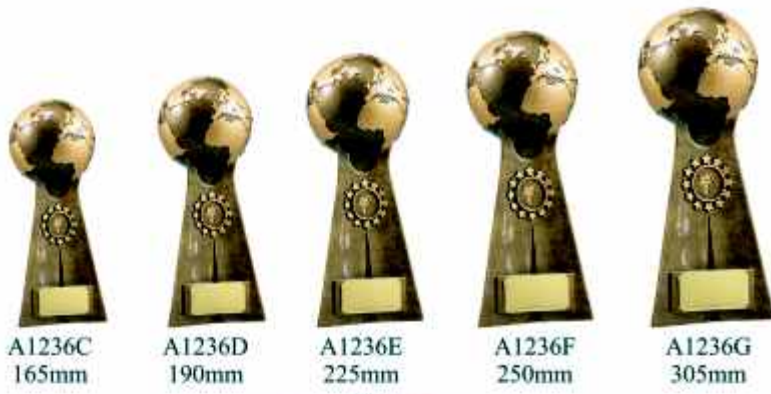

MULTI LAYERED ACRYLIC AWARD
IN PLAIN BOX
AY3733 - 330mm