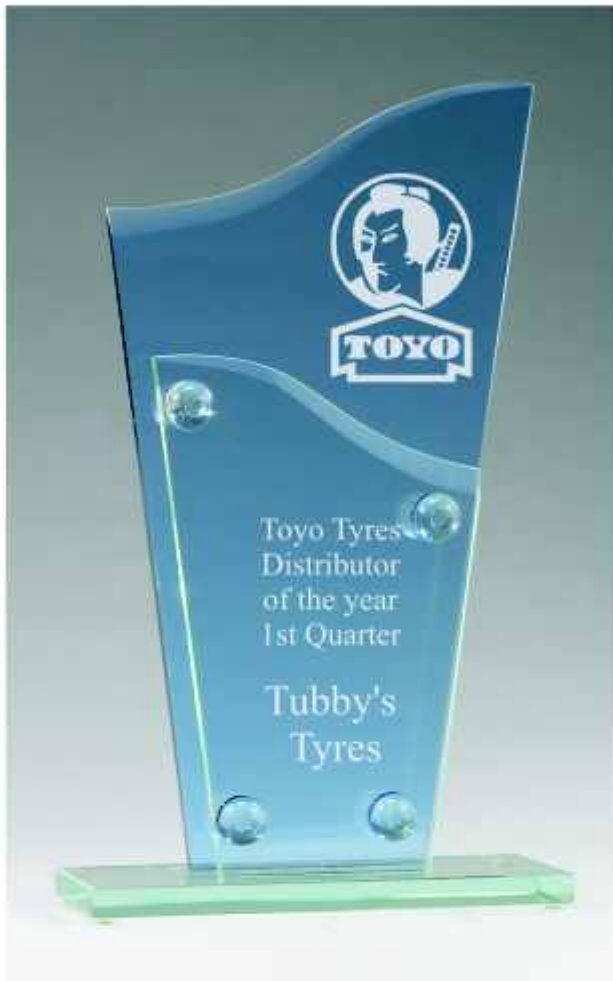

8mm THICK JADE GLASS
WITH BLUE GLASS
IN PLAIN BOX

- GB516 - 165mm
- GB518 - 185mm
- GB521 - 210mm
- GB523 - 230mm
- GB525 - 250mm

5 SIZES

8mm THICK JADE GLASS
WITH BLUE GLASS
IN PLAIN BOX

- GB225 - 245mm
- GB227 - 270mm

8mm THICK JADE GLASS
WITH BLUE GLASS
IN PLAIN BOX

- GB420 - 200mm
- GB425 - 250mm