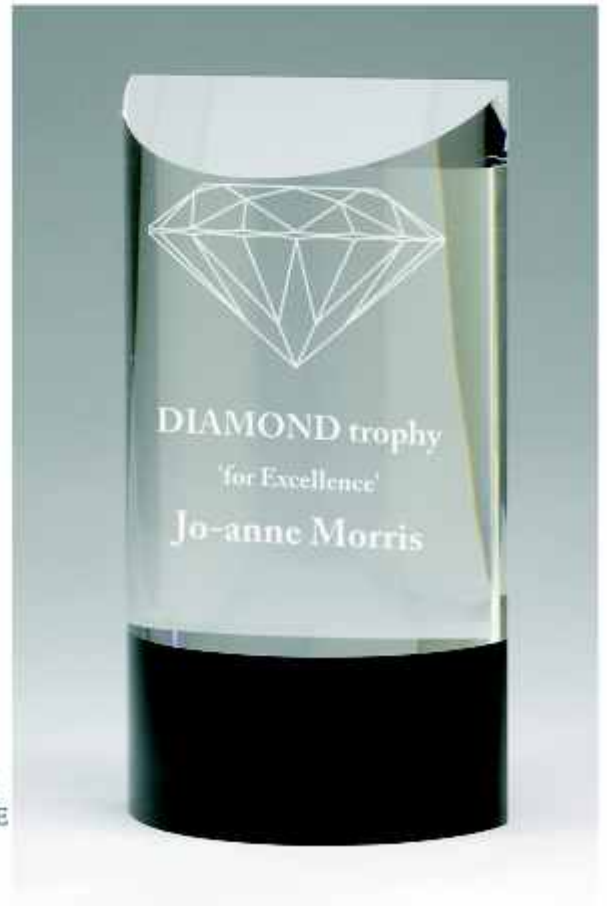

BLACK & CLEAR
CRYSTAL 50mm THICK
IN PRESENTATION CASE

CK420 - 200mm
CK425 - 250mm